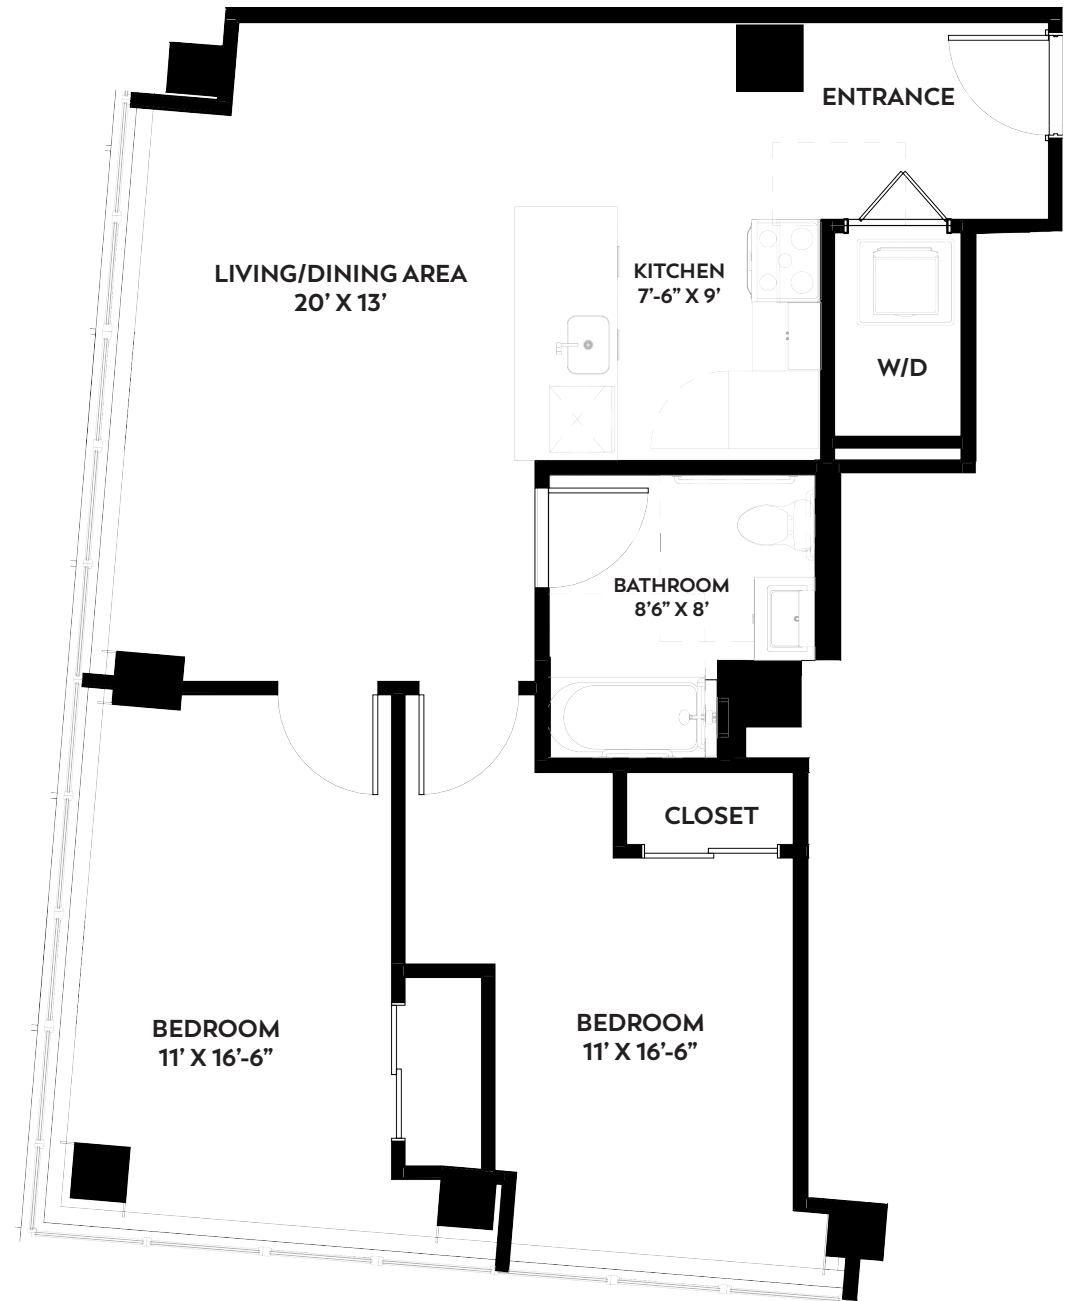

The
MERCER

10 COMMERCE COURT, NEWARK

A LINE

**1 BEDROOM
1 BATHROOM
832 SQ FT**

**MERCERNEWARK.COM
888.223.7593**

SIZES AND DIMENSIONS ARE APPROXIMATE, ACTUAL MAY VARY.

10 COMMERCE COURT, NEWARK

A.1 LINE

2 BEDROOM
1 BATHROOM
876 SQ FT

MERCERNEWARK.COM
888.223.7593

SIZES AND DIMENSIONS ARE APPROXIMATE, ACTUAL MAY VARY.

10 COMMERCE COURT, NEWARK

B LINE

**1 BEDROOM
1 BATHROOM
768 SQ FT**

**MERCERNEWARK.COM
888.223.7593**

SIZES AND DIMENSIONS ARE APPROXIMATE, ACTUAL MAY VARY.

10 COMMERCE COURT, NEWARK

C LINE

1 BEDROOM
1 BATHROOM
692 SQ FT

MERCERNEWARK.COM
888.223.7593

SIZES AND DIMENSIONS ARE APPROXIMATE, ACTUAL MAY VARY.

10 COMMERCE COURT, NEWARK

D LINE

2 BEDROOM
1 BATHROOM
987 SQ FT

MERCERNEWARK.COM
888.223.7593

SIZES AND DIMENSIONS ARE APPROXIMATE, ACTUAL MAY VARY.

SIZES AND DIMENSIONS ARE APPROXIMATE, ACTUAL MAY VARY.

E LINE

1 BEDROOM
1 BATHROOM
905 SQ FT