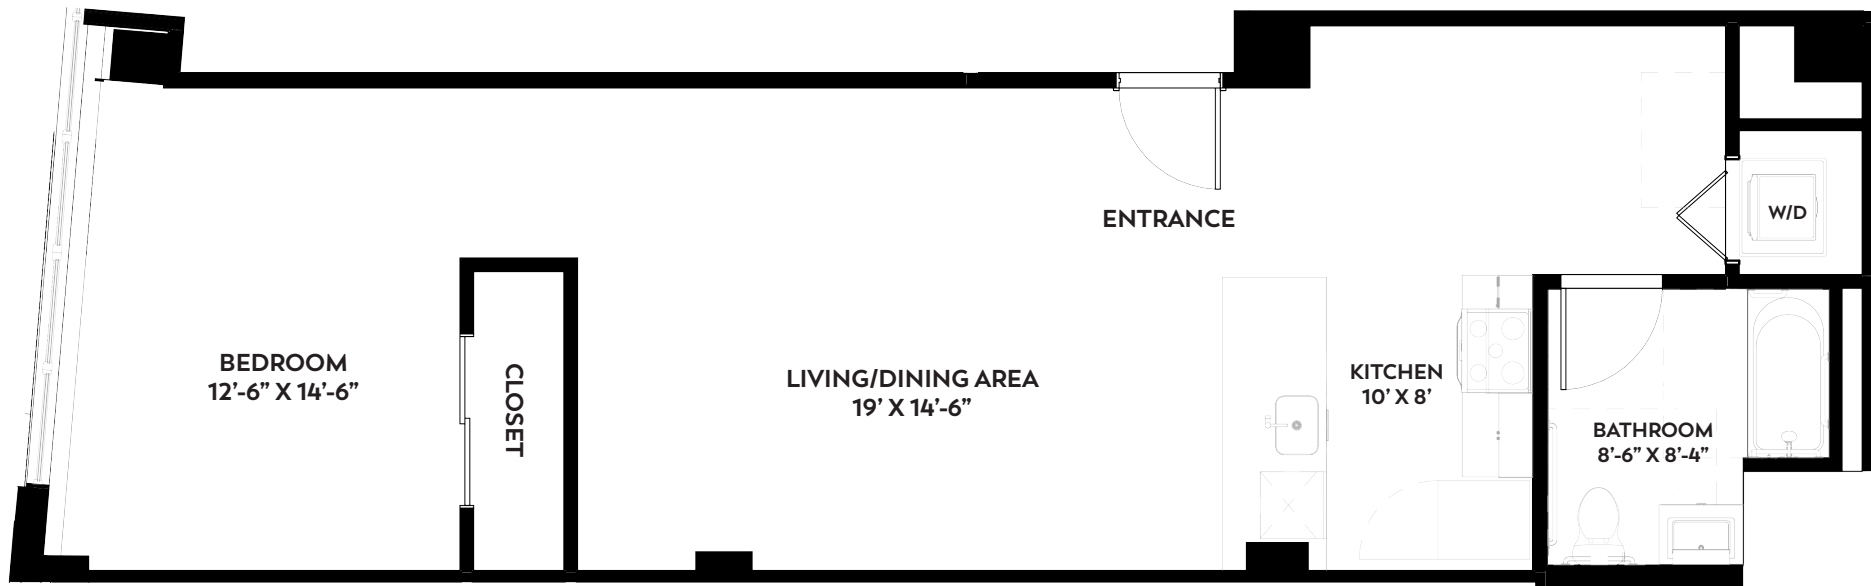

SIZES AND DIMENSIONS ARE APPROXIMATE, ACTUAL MAY VARY.

10 COMMERCE COURT, NEWARK

C LINE

1 BEDROOM
1 BATHROOM
692 SQ FT

MERCERNEWARK.COM
888.223.7593

SIZES AND DIMENSIONS ARE APPROXIMATE, ACTUAL MAY VARY.

10 COMMERCE COURT, NEWARK

D LINE

2 BEDROOM
1 BATHROOM
987 SQ FT

MERCERNEWARK.COM
888.223.7593

SIZES AND DIMENSIONS ARE APPROXIMATE, ACTUAL MAY VARY.

SIZES AND DIMENSIONS ARE APPROXIMATE, ACTUAL MAY VARY.

E LINE

1 BEDROOM
1 BATHROOM
905 SQ FT

The
MERCER 

10 COMMERCE COURT, NEWARK

MERCERNEWARK.COM

888.223.7593

SIZES AND DIMENSIONS ARE APPROXIMATE, ACTUAL MAY VARY.

F LINE

1 BEDROOM
1 BATHROOM
918 SQ FT

The
MERCER 

10 COMMERCE COURT, NEWARK

MERCERNEWARK.COM

888.223.7593

10 COMMERCE COURT, NEWARK

G LINE

2 BEDROOM
1 BATHROOM
682 SQ FT

MERCERNEWARK.COM
888.223.7593

SIZES AND DIMENSIONS ARE APPROXIMATE, ACTUAL MAY VARY.