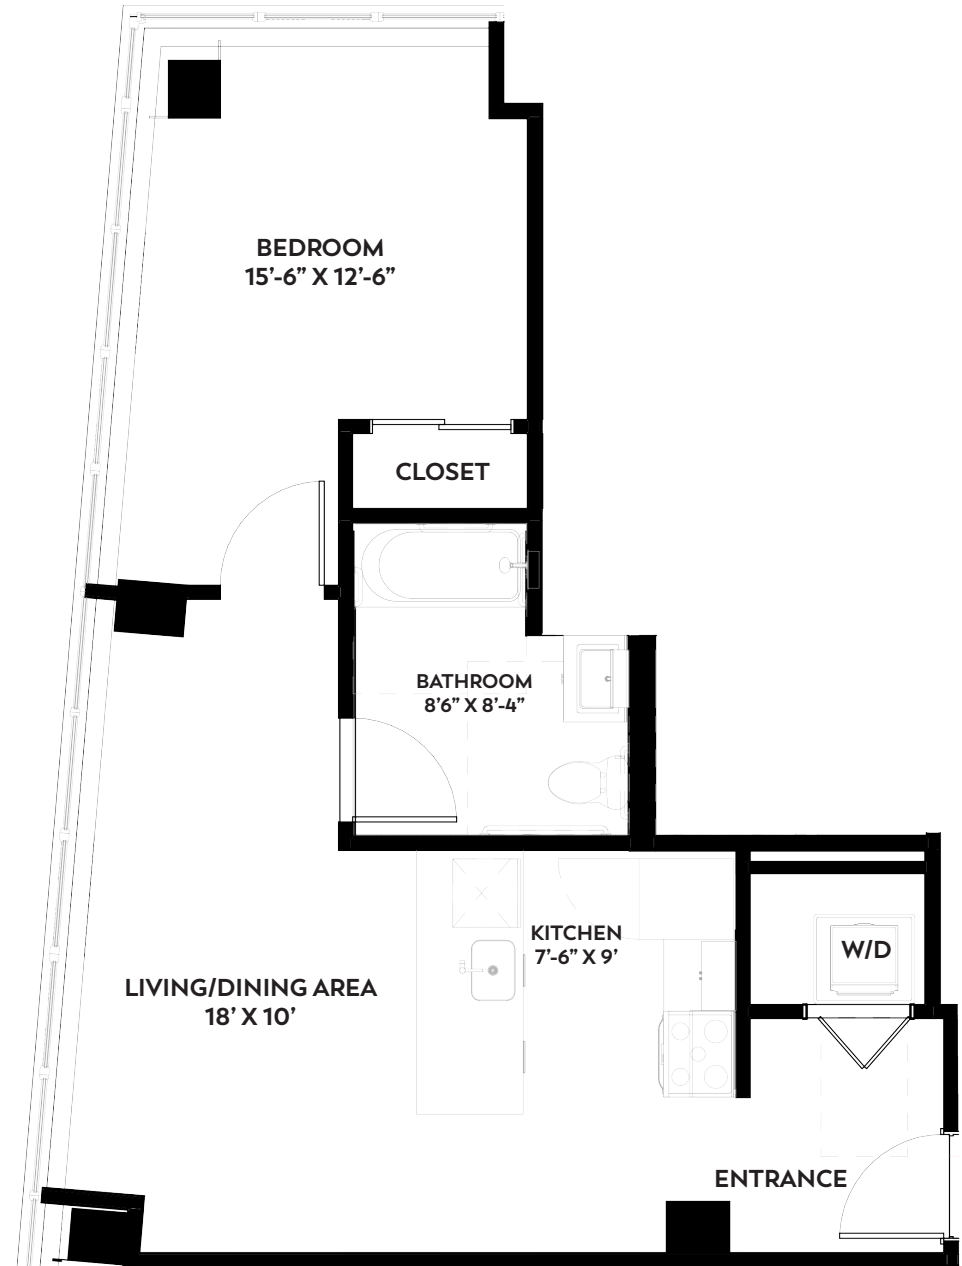

The
MERCER 

10 COMMERCE COURT, NEWARK

MERCERNEWARK.COM

888.223.7593

SIZES AND DIMENSIONS ARE APPROXIMATE, ACTUAL MAY VARY.

F LINE

1 BEDROOM
1 BATHROOM
918 SQ FT

The
MERCER 

10 COMMERCE COURT, NEWARK

MERCERNEWARK.COM

888.223.7593

10 COMMERCE COURT, NEWARK

G LINE

2 BEDROOM
1 BATHROOM
682 SQ FT

MERCERNEWARK.COM
888.223.7593

SIZES AND DIMENSIONS ARE APPROXIMATE, ACTUAL MAY VARY.

10 COMMERCE COURT, NEWARK

H LINE

1 BEDROOM
1 BATHROOM
669 SQ FT

MERCERNEWARK.COM
888.223.7593

SIZES AND DIMENSIONS ARE APPROXIMATE, ACTUAL MAY VARY.

10 COMMERCE COURT, NEWARK

I LINE

1 BEDROOM
1 BATHROOM
699 SQ FT

MERCERNEWARK.COM
888.223.7593

SIZES AND DIMENSIONS ARE APPROXIMATE, ACTUAL MAY VARY.

The
MERCER

10 COMMERCE COURT, NEWARK

J LINE

1 BEDROOM
1 BATHROOM
726 SQ FT

MERCERNEWARK.COM
888.223.7593

SIZES AND DIMENSIONS ARE APPROXIMATE, ACTUAL MAY VARY.