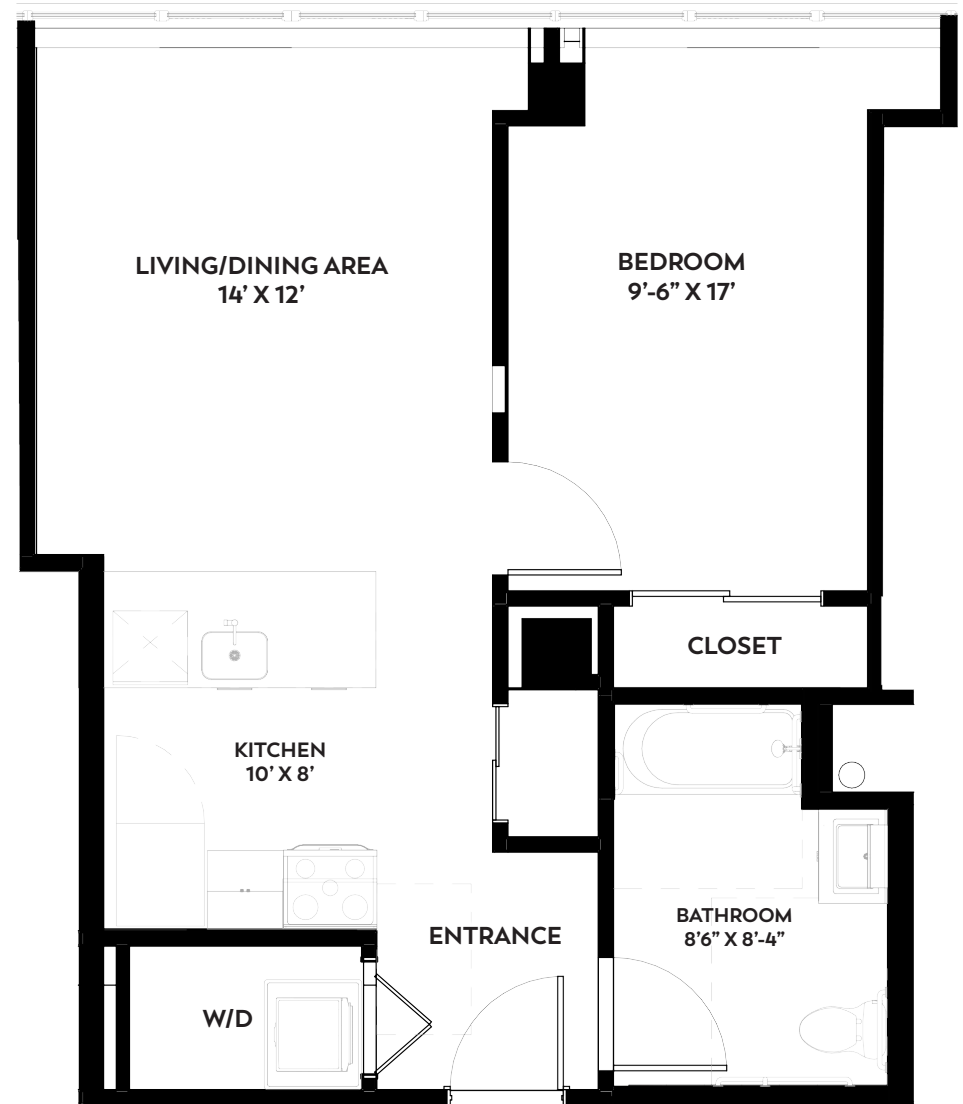

10 COMMERCE COURT, NEWARK

MERCERNEWARK.COM

888.223.7593

10 COMMERCE COURT, NEWARK

G LINE

2 BEDROOM
1 BATHROOM
682 SQ FT

MERCERNEWARK.COM
888.223.7593

SIZES AND DIMENSIONS ARE APPROXIMATE, ACTUAL MAY VARY.

10 COMMERCE COURT, NEWARK

H LINE

1 BEDROOM
1 BATHROOM
669 SQ FT

MERCERNEWARK.COM
888.223.7593

SIZES AND DIMENSIONS ARE APPROXIMATE, ACTUAL MAY VARY.

10 COMMERCE COURT, NEWARK

I LINE

1 BEDROOM
1 BATHROOM
699 SQ FT

MERCERNEWARK.COM
888.223.7593

SIZES AND DIMENSIONS ARE APPROXIMATE, ACTUAL MAY VARY.

The
MERCER

10 COMMERCE COURT, NEWARK

J LINE

1 BEDROOM
1 BATHROOM
726 SQ FT

MERCERNEWARK.COM
888.223.7593

SIZES AND DIMENSIONS ARE APPROXIMATE, ACTUAL MAY VARY.

10 COMMERCE COURT, NEWARK

J.1 LINE

2 BEDROOM
1 BATHROOM
757 SQ FT

MERCERNEWARK.COM
888.223.7593

SIZES AND DIMENSIONS ARE APPROXIMATE, ACTUAL MAY VARY.